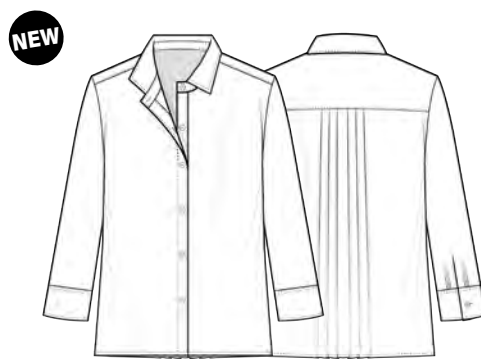

SANDRA 3/4 SLEEVE SHIRT
200664 $50 / $114 XS - XL
201799 $52 / $119 1X - 3X
62% Cotton, 33% Polyester, 5% Spandex
Size S: 24 1/2" CB