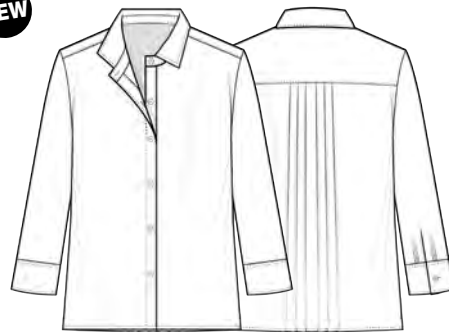

KELLY 3/4 SLEEVE SHIRT

200634 $50 / $114 XS - XL
201789 $52 / $119 1X - 3X
61% Cotton, 34% Polyester, 5% Spandex
Size S: 28 1/2" CB

NEW