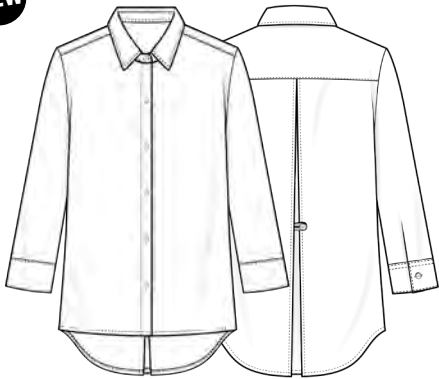

FRANKIE 3/4 SLEEVE POPOVER

200610 $50 / $114 XS - XL
201788 $52 / $119 1X - 3X
61% Cotton, 34% Polyester, 5% Spandex
Size S: 24 1/2" CB

NEW