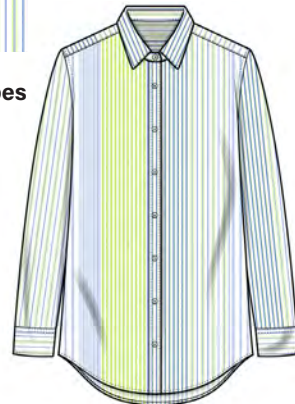

Thin Varigated  
Seersucker Stripes

**THERESE 3/4 SLEEVE POPOVER**

201961 \$45 / \$104 XS - XL

201962 \$47 / \$109 1X - 3X

60% Cotton, 40% Polyester

073- Blue Multi

Size S: 28 1/2" CB

**BOYFRIEND L/S SHIRT**