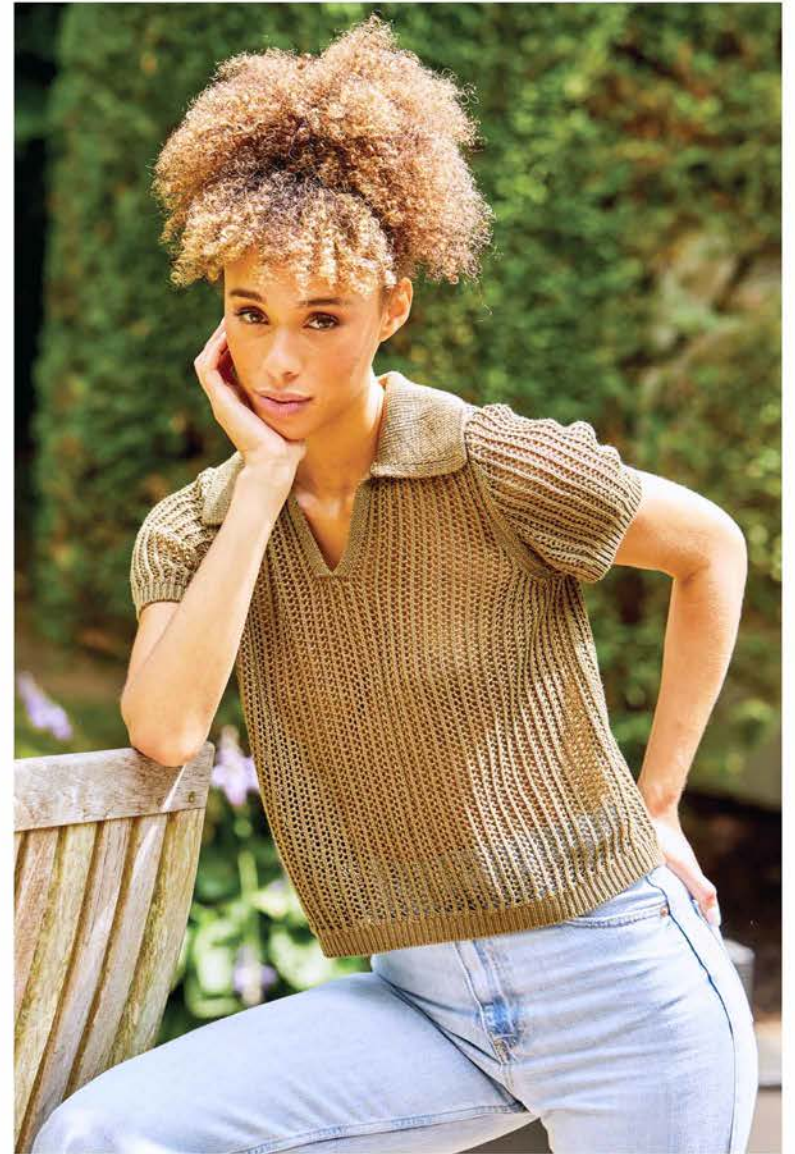

CORA TOP / DHSF2005 $54 OLIVE, STRAW