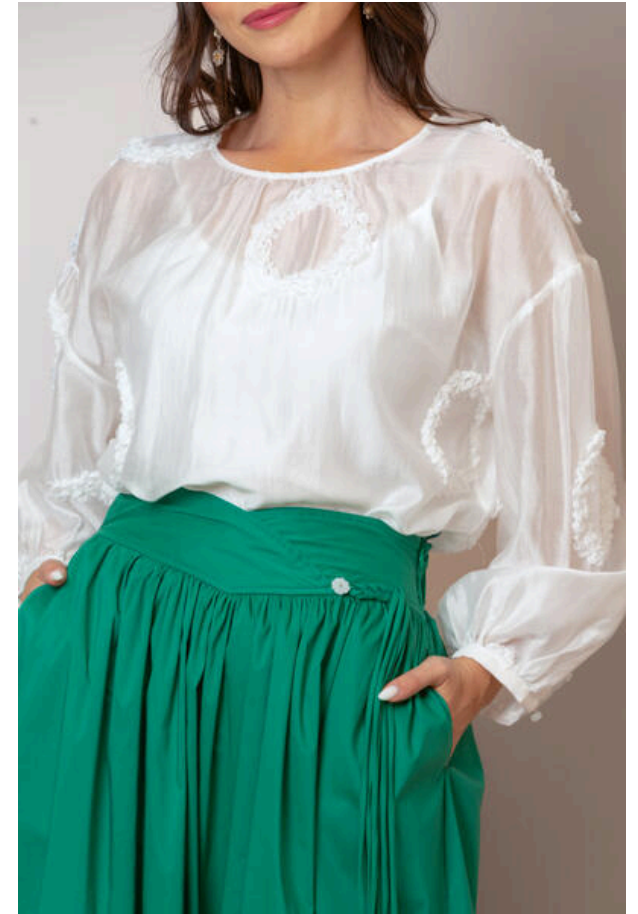

Flora
SS24B570
90.00 USD / 225.00 USD

White
XS-XL
Col: White, Black
Long Sleeve Blouse with Petal Applique