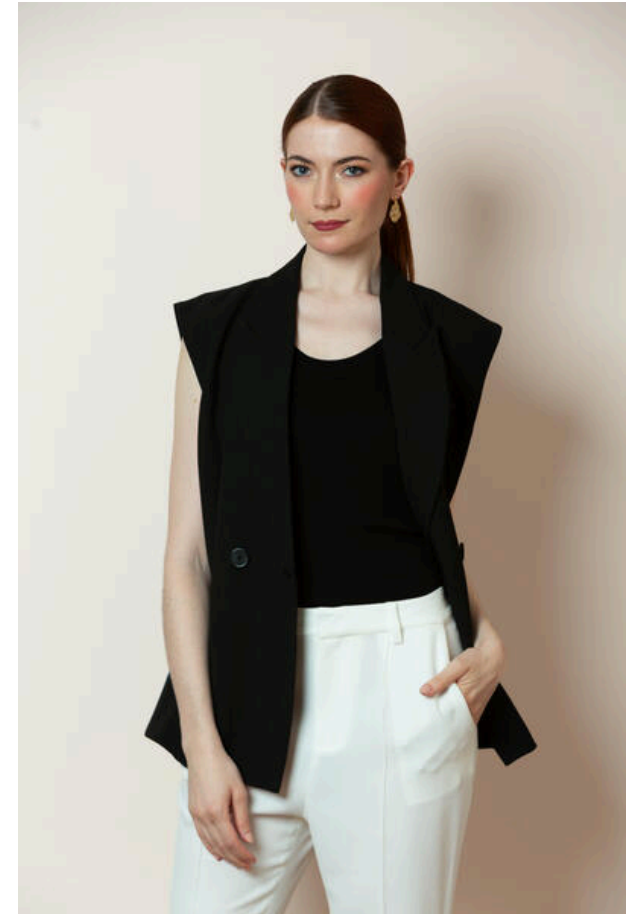

**June**  
SS24J130  
98.00 USD / 245.00 USD

White  
XS-XL  
Acetate Notch Collar Vest

**June**  
SS24J132  
98.00 USD / 245.00 USD

Black  
XS-XL  
Acetate Notch Collar Vest

**Sage**  
SS24J124  
**92.00 USD / 230.00 USD**