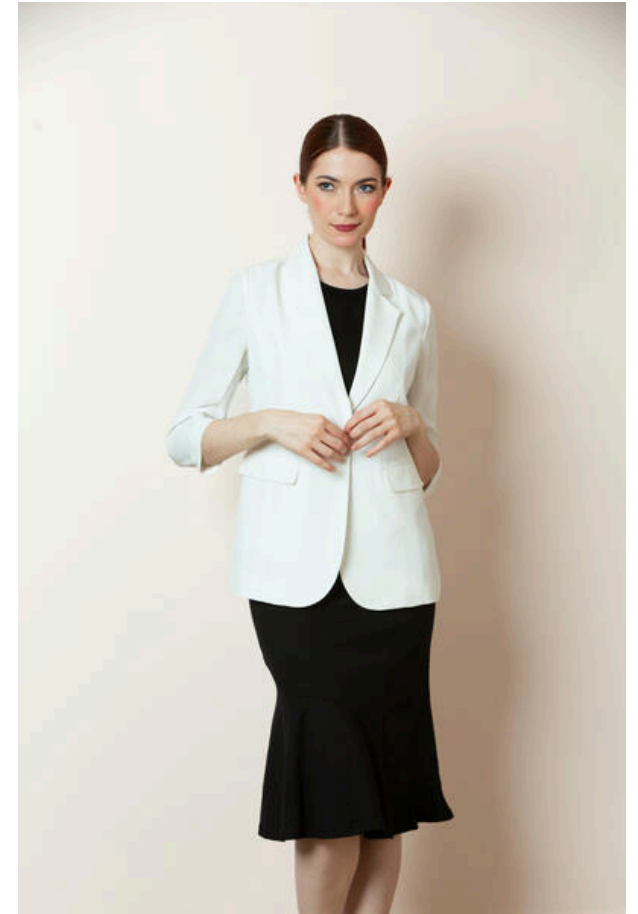

Jade
SS24J114
100.00 USD / 250.00 USD

White
XS-XL
Col: White, Black, Blush, Mint
Summer Blazer with Rushing Sleeve