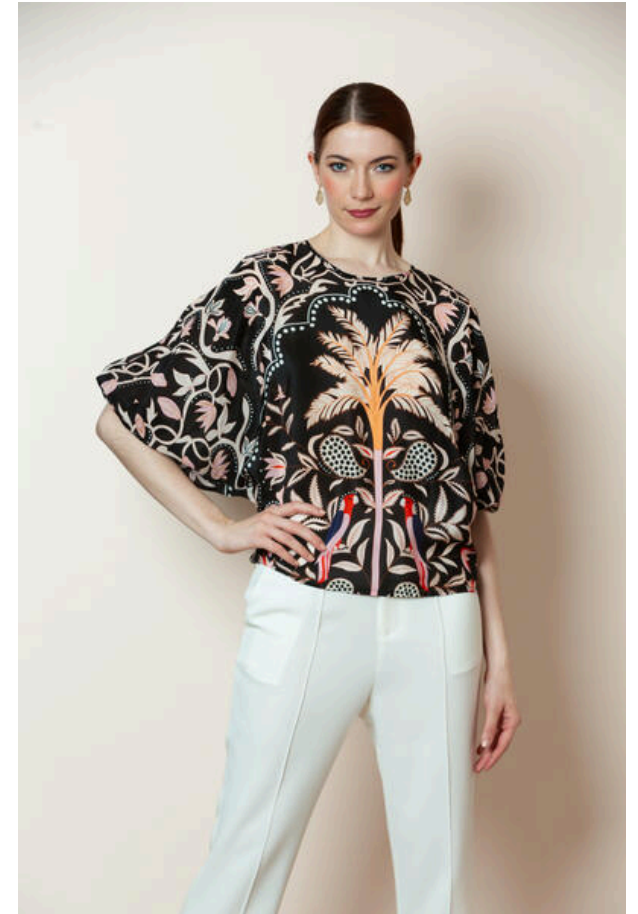

Savannah
SS24B514
92.00 USD / 230.00 USD

Black Multi
XS-XL
Palm Tree Silk Blouse
100% Silk