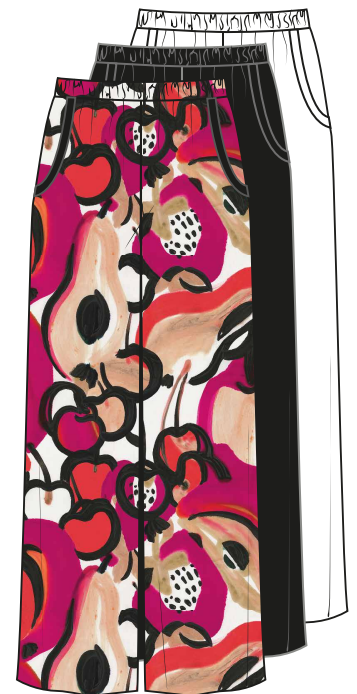

Grandeur / Size 02-12
36 cm - 14.25 pouces / inches
52235-54
157 / 345

Grandeur / Size 02-12
55 cm - 21.5 pouces / inches
52230-55
imprimé / print_ 162 / 355
uni / solid_ 141 / 310

Grandeur / Size 02-12
114 cm / 45 inches
52230-52
imprimé / print_ 189 / 415
uni / solid_ 146 / 320