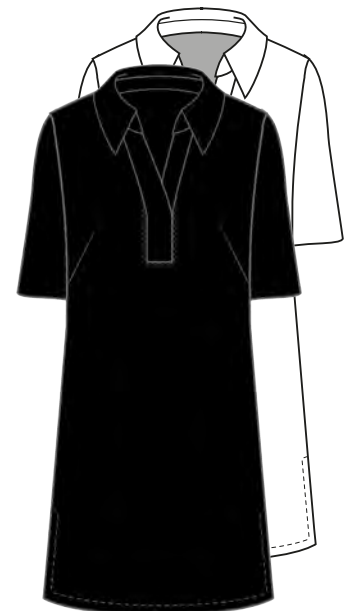

52230

75% polyamide
25% élasthanne/elastane

952 - frida

000 - blanc/white

800 - Caviar

JERSEY LYCRA BONDED

BONDED LYCRA JERSEY

52235