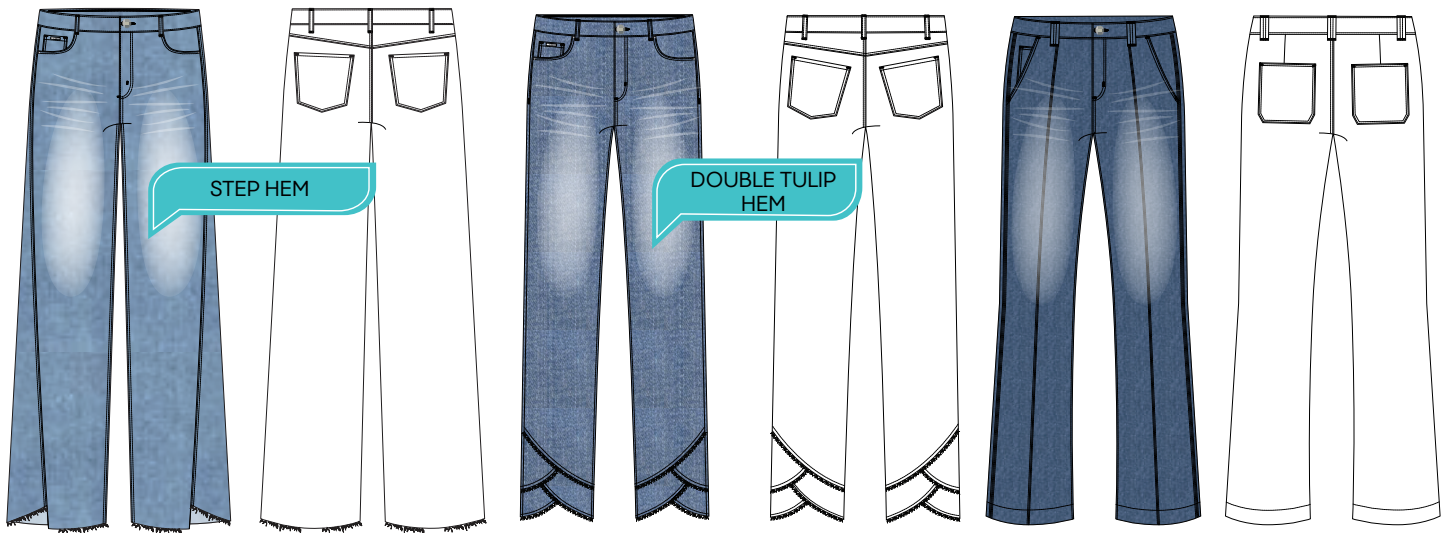

#809 CROSSHATCH DENIM

60% COTTON, 34% RECYCLED POLYESTER, 4% VISCOSE, 2% ELASTANE 9 OZ.

STYLE# 6663809
SUZANNE WIDE ANKLE
SIZE: 2-18
INSEAM: 28"
$52.75

INDIGO

STYLE# 2502809
OLIVIA STRAIGHT ANKLE
SIZE: 0-18
INSEAM: 28"
$52.75

MED. WASH

STYLE# 2081809
OLIVIA BOOT CROP
SIZE: 0-18
INSEAM: 26"
$54.75

MID DARK WASH