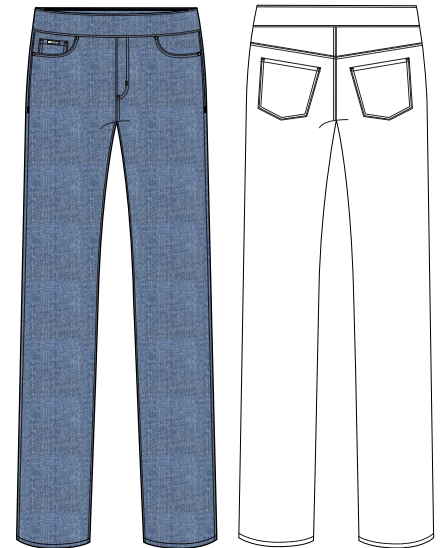

STYLE# 2834322
PULL-ON SLIM STRAIGHT LEG
SIZE: 0-18
INSEAM: 31"
$48.75

INDIGO

STYLE# 8684322
PETITE SUZANNE SLIM STRAIGHT LEG
SIZE: 2P-18P
INSEAM: 29"
$52.75

INDIGO