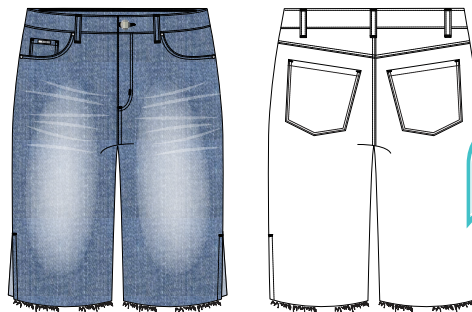

MED. WASH

STYLE# 2081809  
OLIVIA BOOT CROP  
SIZE: 0-18  
INSEAM: 26"  
**\$54.75**

MID DARK WASH

STYLE# 6816809  
SUZANNE CAPRI  
SIZE: 2-18  
INSEAM ROLLED-UP: 21"  
**\$52.75**

MED. VINTAGE WASH

STYLE# 2383809  
OLIVIA BERMUDA  
SIZE: 0-18  
INSEAM: 8"  
**\$45.75**