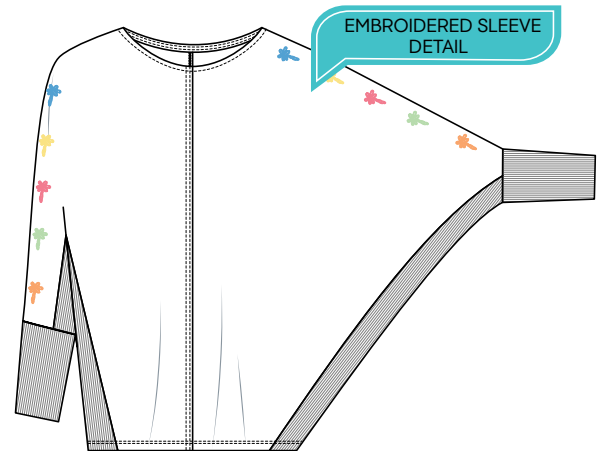

STYLE# 3434692
3/4 SLEEVE BATWING TOP
LENGTH: 24"
SIZE: XS-XXL
$40.75