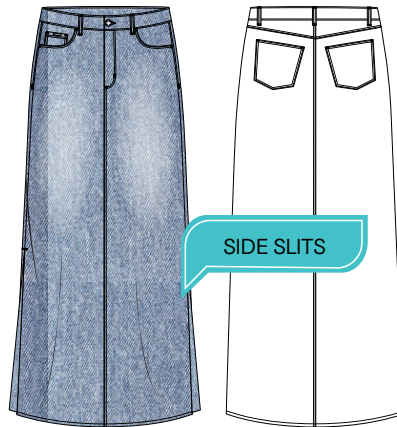

## #843 LIGHTWEIGHT AUTHENTIC DENIM

92% COTTON, 7% POLYESTER, 1% ELASTANE, 8 OZ.

STYLE# 2999843

OLIVIA WIDE LEG PLEATED TROUSER

SIZE: 0-18

INSEAM: 32"

**\$56.75**

LIGHT WASH

STYLE# 6981843

COLUMN MIDI SKIRT

SIZE: 0-18

LENGTH: 33"

**\$55.75**

MED. BLUE

STYLE# 2381843

TAPERED GIRLFRIEND