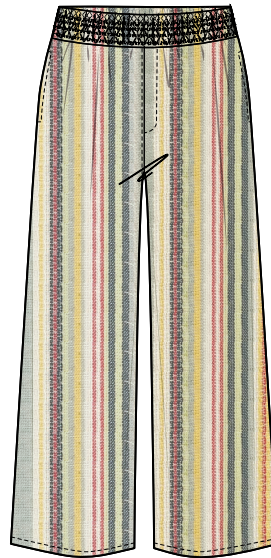

SHIRTS & BLOUSES

FEBRUARY DELIVERY OR LATER

#983 LINEN BLEND

70% VISCOSE, 30% LINEN

STYLE# 7311983

SLEEVELESS TOP

LENGTH: 25"

SIZE: XS-XXL

$42.75

MULTI

STYLE# 2038983

PULL ON PANT

LENGTH: 28"

SIZE: XS-XXL

$50.75

MULTI