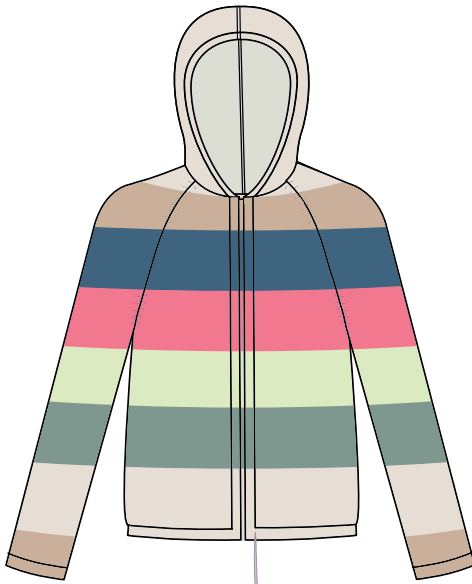

SWEATERS

DECEMBER DELIVERY OR LATER

#314 COTTON FINE GAUGE

100% COTTON

STYLE# 1037314
STRIPED HOODED CARDIGAN

LENGTH: 24"

SIZE: XS-XXL

$43.75

MULTI STRIPE