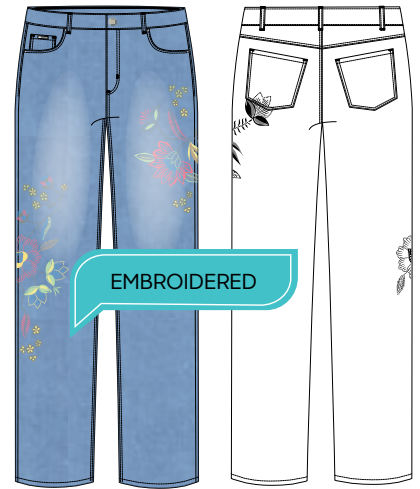

LIGHT WASH

EMBROIDERED  
& CUT OUT

STYLE# 6838779

SUZANNE STRAIGHT ANKLE

SIZE: 2-18

INSEAM: 28"

**\$57.75**

POWDER WASH