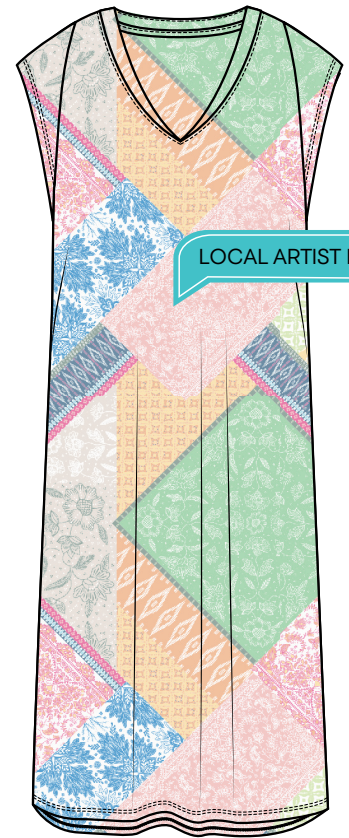

## #476 SLUB JERSEY

60% COTTON, 40% MODAL

STYLE# 7240476  
LACE-UP DETAIL DRESS  
LENGTH: 38"  
SIZE: XS-XXL  
**\$49.75**

FAUX CROCHET STRIPE

STYLE# 7259476  
V-NECK DRESS  
LENGTH: 49"  
SIZE: XS-XXL  
**\$47.75**

BLUE PATCHWORK PRINT

STYLE# 7204476  
V NECK DRESS  
LENGTH: 49"  
SIZE: XS-XXL  
**\$47.75**

PATCHWORK PRINT

STYLE# 7159476  
DOLMAN TEE SHIRT DRESS  
LENGTH: 35"  
SIZE: XS-XXL  
**\$47.75**

MOJITO DIP DYE