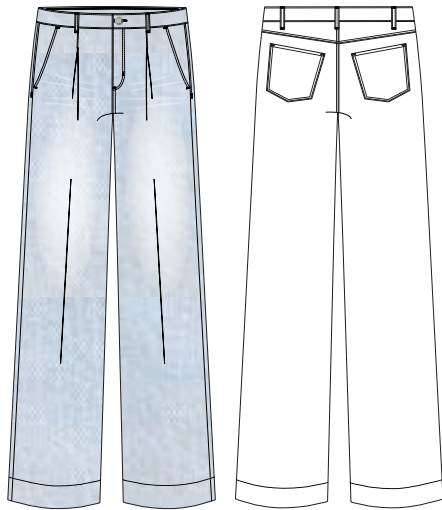

BOTTOMS & JACKETS

FEBRUARY DELIVERY OR LATER

#843 LIGHTWEIGHT AUTHENTIC DENIM

92% COTTON, 7% POLYESTER, 1% ELASTANE, 8 OZ.

STYLE# 2999843

OLIVIA WIDE LEG PLEATED TROUSER

SIZE: 0-18

INSEAM: 32"

$56.75

LIGHT WASH