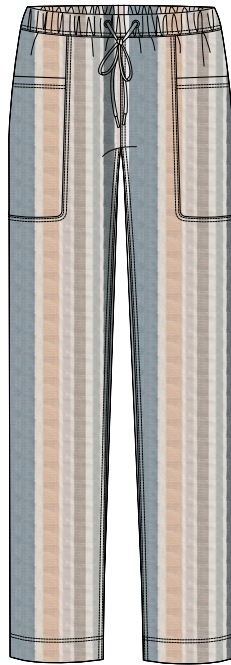

## #995 LINEN BLEND

70% VISCOSE, 30% LINEN

STYLE# 7256995  
SHORT SLEEVE DOLMAN SHIRT

LENGTH: 28"

SIZE: XS-XXL

**\$44.75**

BAHA STRIPE

STYLE# 2472995  
TAPERED ANKLE PANT

LENGTH: 28"

SIZE: XS-XXL

**\$50.75**

BAHA STRIPE

STYLE# 7474995  
SLEEVELESS TIERED MIDI DRESS

LENGTH: 45"

SIZE: XS-XXL

**\$52.75**