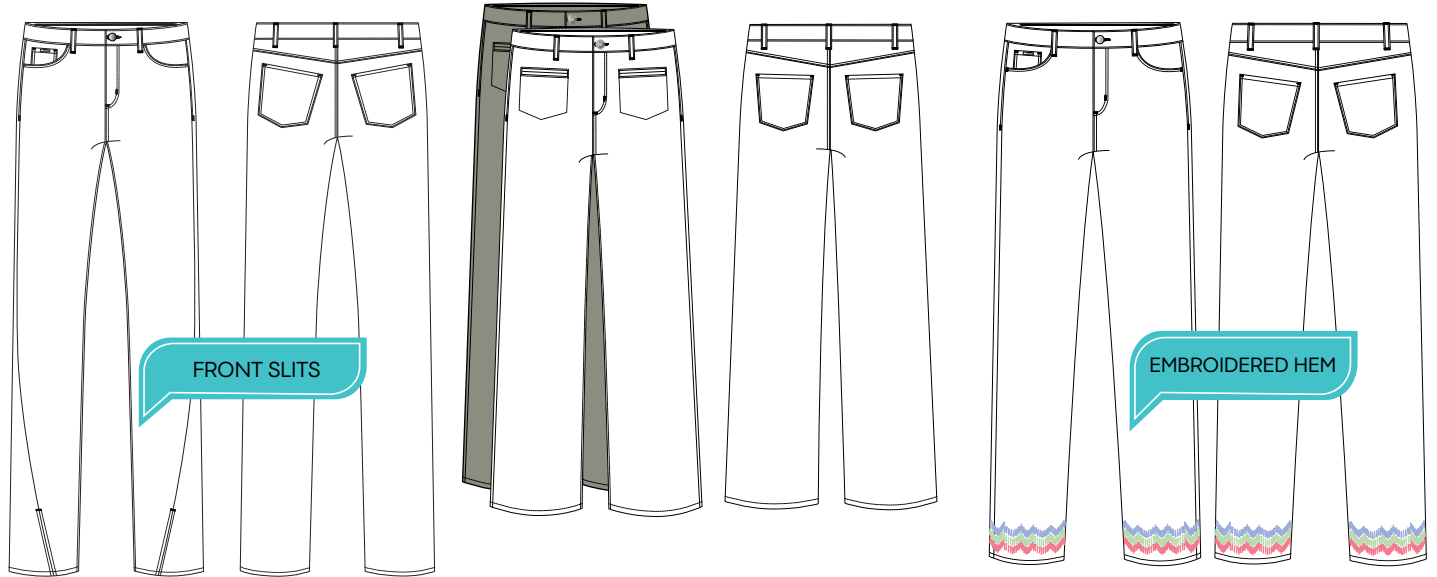

BOTTOMS & JACKETS

FEBRUARY DELIVERY OR LATER

#511 EURO TWILL

89% COTTON, 10% POLY, 1% ELASTANE, 9 OZ.

FRONT SLITS

EMBROIDERED HEM

STYLE# 2480511

OLIVIA STRAIGHT LEG

SIZE: 0-18

INSEAM: 30"

$51.75

WHITE

STYLE# 2475511

OLIVIA WIDE CROP

SIZE: 0-18

INSEAM: 26"

$51.75

WHITE

FLAMINGO PINK

FERN

STYLE# 5273511

CHRISTINA SLIM CROP

SIZE: 0-18

INSEAM: 26"

$54.75

WHITE