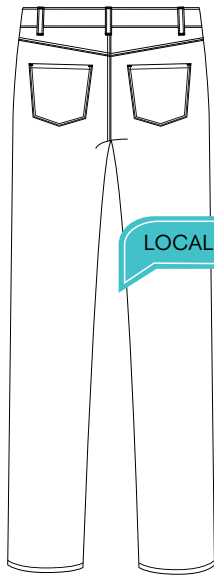

BOTTOMS & JACKETS

DECEMBER DELIVERY OR LATER

#837 PRINTED SLUB TWILL

66% COTTON, 31% POLYESTER, 3% SPANDEX, 9 OZ.

LOCAL ARTIST PRINT