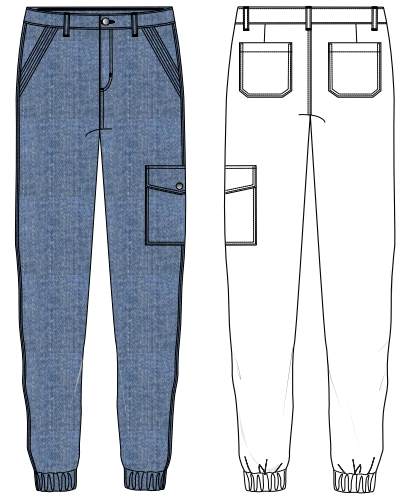

STYLE# 2730247

PULL-ON WIDE LEG CROP

SIZE: 2-18

INSEAM: 24"

**\$56.75**

MED. WASH

STYLE# 2659247

OLIVIA JOGGER ANKLE

SIZE: 0-18

INSEAM: 28"

**\$56.75**

MED. WASH

STYLE# 1142247

FLIGHT JACKET

SIZE: XS-XXL

BACK LENGTH: 23"