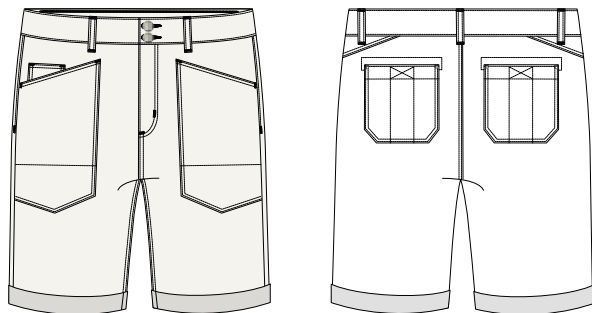

RAW HEM

STYLE# 2201948  
OLIVIA WIDE LEG ANKLE

SIZE: 0 - 18  
INSEAM: 28"

**\$57.75**

IVORY

STYLE# 2450948

OLIVIA SHORT  
SIZE: 0-18  
INSEAM: 7" ROLLED

**\$47.75**