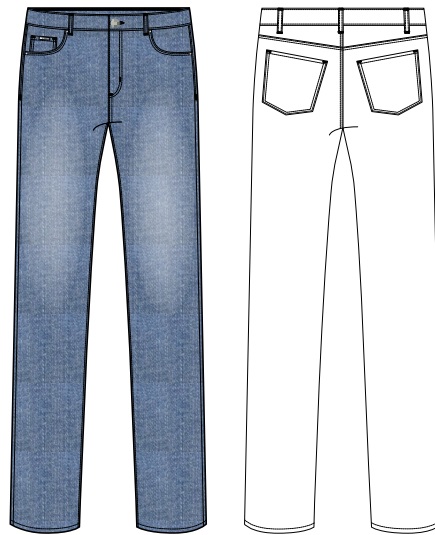

STYLE# 2949322
OLIVIA SLIM ANKLE
SIZE: 0-18
INSEAM: 31"
$52.75

INDIGO