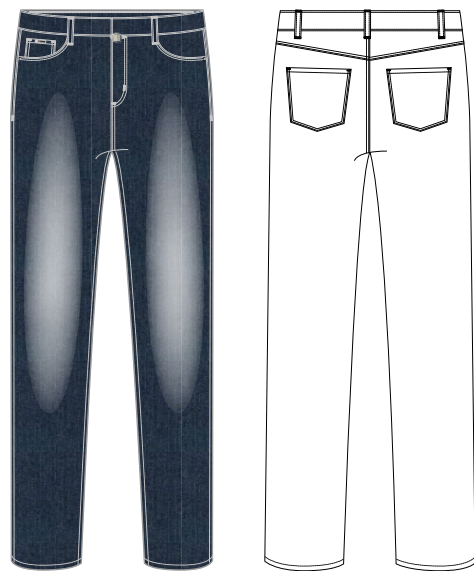

## #809 CROSSHATCH DENIM

60% COTTON, 34% RECYCLED POLYESTER, 4% VISCOSE, 2% ELASTANE 9 OZ.

STYLE# 2060809

OLIVIA SLIM ANKLE

SIZE: 0-18

INSEAM: 28"

**\$52.75**

STYLE# 6847809