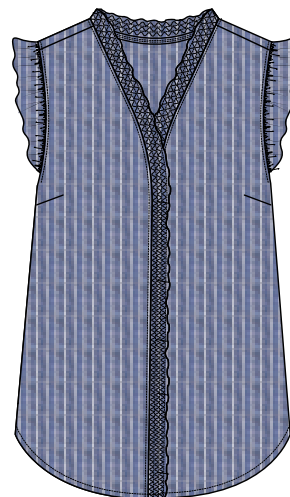

STYLE# 7236977

FLUTTER SLEEVE SHIRT WITH SMOCKED PLACKET

LENGTH: 25"

SIZE: XS-XXL

$40.75

INDIGO STRIPE