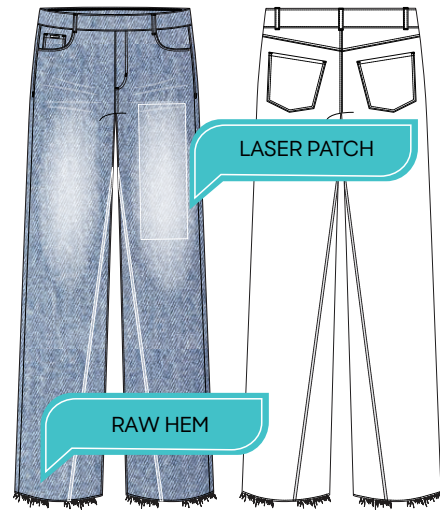

## #669 STATEMENT DENIM

72% COTTON, 24% POLYESTER, 3% VISCOSE, 1% ELASTANE, 11 OZ.

STYLE# 2100669  
PULL-ON STRAIGHT CROP  
SIZE: 2-18  
INSEAM: 24"  
**\$57.75**

VINTAGE WASH

STYLE# 2444669  
PULL-ON STRAIGHT  
SIZE: 2-18  
INSEAM: 28"  
**\$57.75**