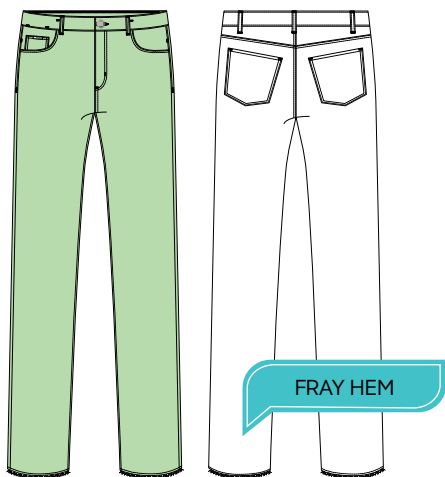

## #511 EURO TWILL

89% COTTON, 10% POLYESTER, 1% ELASTANE, 9 OZ.

STYLE# 6885511

SUZANNE BERMUDA

SIZE: 2-18

INSEAM: 11"

**\$45.75**

STYLE# 2067511

**\$51.75**

FRAY HEM

STYLE# 6831511

SUZANNE STRAIGHT LEG

SIZE: 2-18

INSEAM: 29" rolled/ 31" unrolled

**\$51.75**

STYLE# 2682511