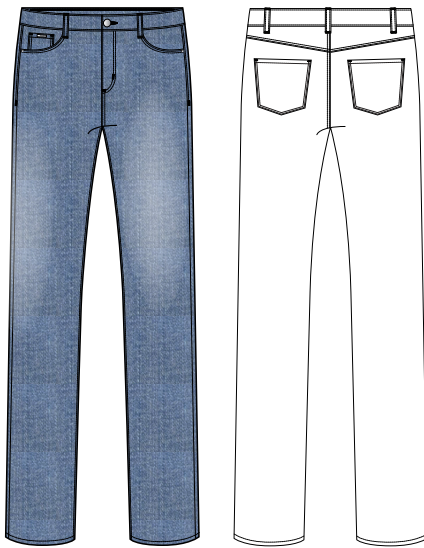

MED. WASH

STYLE# 2453322  
OLIVIA STRAIGHT CROP  
SIZE: 0-18  
INSEAM: 26"  
**\$57.75**

INDIGO BLUE

STYLE# 6833322  
SUZANNE BOOT ANKLE  
SIZE: 2-18  
INSEAM: 28"  
**\$57.75**

LIGHT WASH

STYLE# 6684322  
SUZANNE SLIM STRAIGHT LEG  
SIZE: 2-18  
INSEAM: 31"  
**\$52.75**

INDIGO

STYLE# 2949322  
OLIVIA SLIM ANKLE  
SIZE: 0-18  
INSEAM: 31"  
**\$52.75**

INDIGO

STYLE# 2834322  
PULL-ON SLIM STRAIGHT LEG  
SIZE: 0-18  
INSEAM: 31"  
**\$48.75**

INDIGO

STYLE# 8684322  
PETITE SUZANNE SLIM STRAIGHT LEG  
SIZE: 2P-18P  
INSEAM: 29"  
**\$52.75**