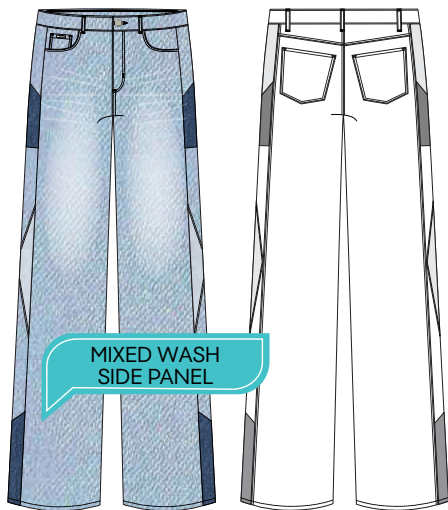

BOTTOMS & JACKETS

FEBRUARY DELIVERY OR LATER

#779 STATEMENT DENIM

66% COTTON, 30% POLYESTER, 3% VISCOSE, 1% ELASTANE, 11 OZ.

MIXED WASH
SIDE PANEL

STYLE# 2103779

OLIVIA WIDE ANKLE

SIZE: 0-18

INSEAM: 28"

$57.75

LIGHT WASH