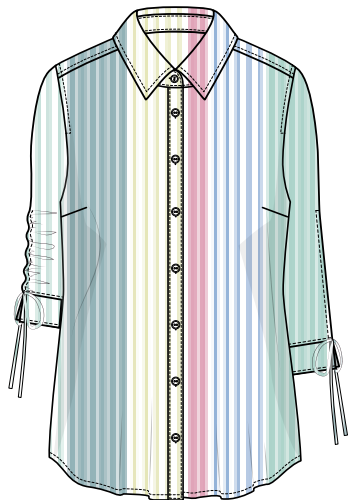

SHIRTS & BLOUSES

#715 SLUB VISCOSE

100% VISCOSE

DECEMBER DELIVERY OR LATER

STYLE# 7332715

CLASSIC SHIRT WITH ADJUSTABLE SLEEVES

LENGTH: 26"

SIZE: XS-XXL

$44.75

RAINBOW STRIPE