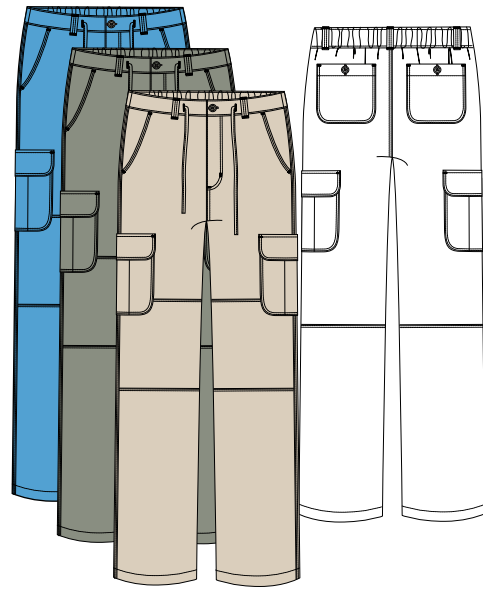

STYLE# 2732944
PULL-ON CARGO WIDE ANKLE

SIZE: 2-18
INSEAM: 28"

$56.75

LAGOON BLUE OYSTER SHELL FERN