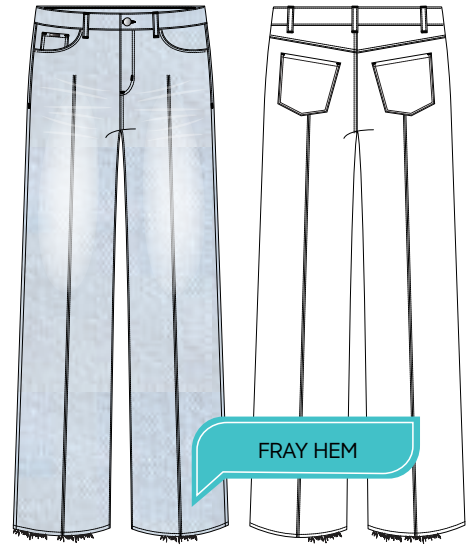

STYLE# 2473779

OLIVIA PENCIL ANKLE

SIZE: 0-18

INSEAM: 28"

**\$57.75**

MEDIUM WASH

STYLE# 2201779

OLIVIA PINTUCK WIDE ANKLE