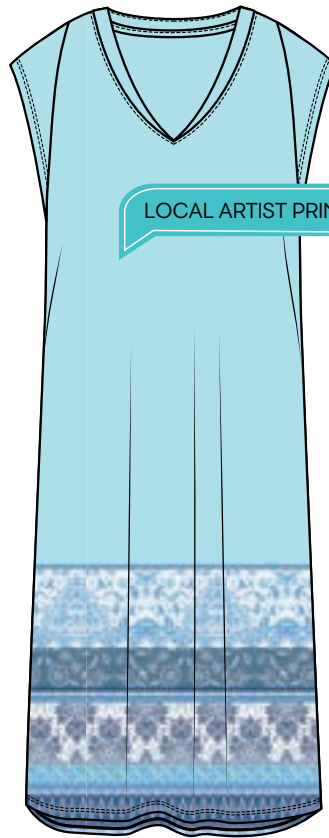

## #476 SLUB JERSEY

60% COTTON, 40% MODAL

STYLE# 7240476  
LACE-UP DETAIL DRESS  
LENGTH: 38"  
SIZE: XS-XXL  
**\$49.75**

FAUX CROCHET STRIPE

STYLE# 7259476  
V-NECK DRESS  
LENGTH: 49"  
SIZE: XS-XXL  
**\$47.75**