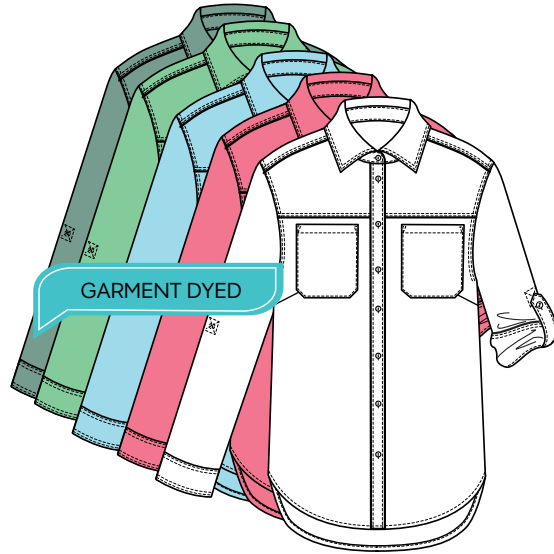

## #975 COTTON GAUZE CRINKLE

100% COTTON

DECEMBER DELIVERY OR LATER

STYLE# 7122975F  
LONG SLEEVE TUNIC  
LENGTH: 32"  
SIZE: XS-XXL  
**\$49.75**

## #985 SLUB VISCOSE

100% VISCOSE

DECEMBER DELIVERY OR LATER

STYLE# 7198985  
LONG SLEEVE ROLL TAB SHIRT  
LENGTH: 27"  
SIZE: XS-XXL  
**\$44.75**