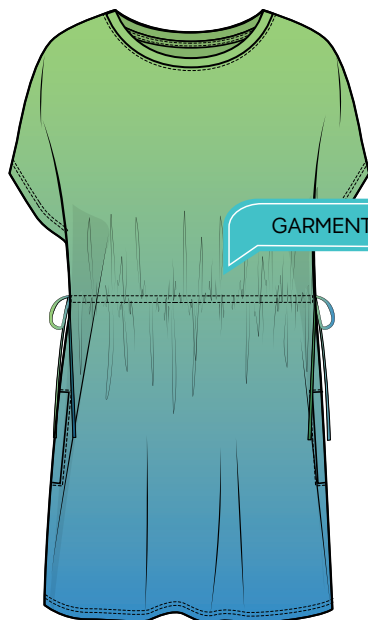

FAUX CROCHET STRIPE

STYLE# 7159476
DOLMAN TEE SHIRT DRESS
LENGTH: 35"
SIZE: XS-XXL
$47.75