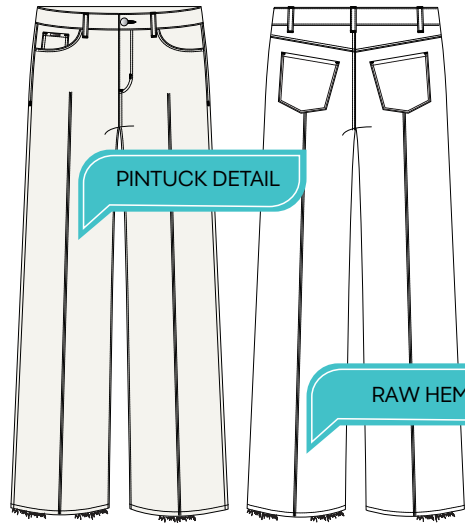

## #948 NATURAL DENIM/ TWILL

99% COTTON, 1% ELASTANE 8.5 OZ.

PALM TREE  
EYELET

STYLE# 6892948  
SUZANNE STRAIGHT ANKLE

SIZE: 2-18  
INSEAM: 28"

**\$59.75**

IVORY

PINTUCK  
DETAIL