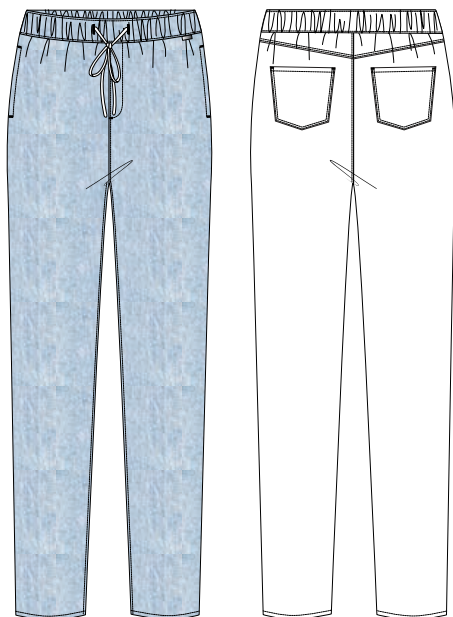

STYLE# 2983711

OLIVIA BERMUDA

SIZE: 0-18

INSEAM: 10"

**\$45.75**

DARK INDIGO

MED. WASH

STYLE# 2869711