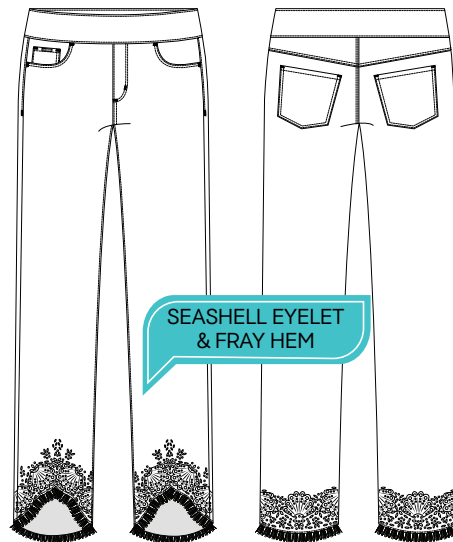

FLAMINGO PINK

FERN

STYLE# 5273511

CHRISTINA SLIM CROP

SIZE: 0-18

INSEAM: 26"

**\$54.75**

WHITE

RICKRACK TRIMMING

SEASHELL EYELET & FRAY HEM

STYLE# 2179511

PULL-ON CAPRI

SIZE: 2-18

INSEAM: 21"

**\$54.75**

WHITE