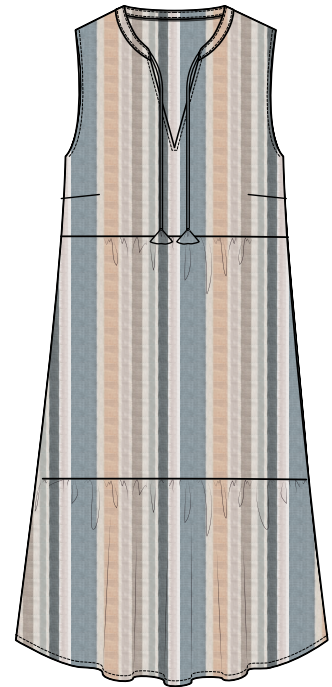

## #995 LINEN BLEND

70% VISCOSE, 30% LINEN

STYLE# 7256995  
SHORT SLEEVE DOLMAN SHIRT

LENGTH: 28"

SIZE: XS-XXL

**\$44.75**

BAHA STRIPE

STYLE# 2472995  
TAPERED ANKLE PANT

LENGTH: 28"

SIZE: XS-XXL

**\$50.75**

BAHA STRIPE

STYLE# 7474995  
SLEEVELESS TIERED MIDI DRESS

LENGTH: 45"

SIZE: XS-XXL

**\$52.75**