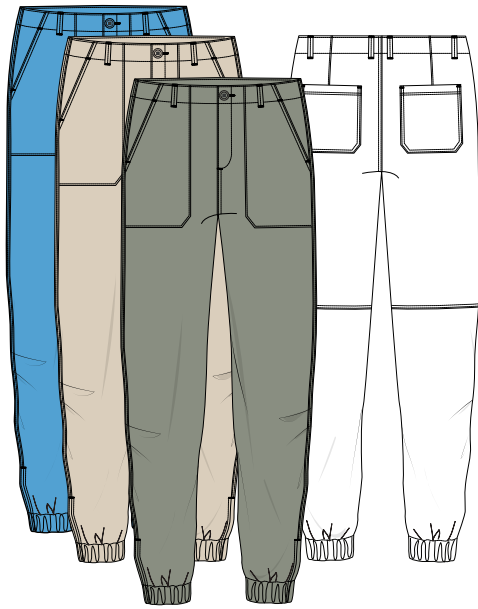

BOTTOMS & JACKETS

FEBRUARY DELIVERY OR LATER

#944 LIGHTWEIGHT TENCEL TWILL

63% TENCEL, 36% COTTON, 2% ELASTANE 6 oz.

STYLE# 2446944
OLIVIA SLIM UTILITY ANKLE

SIZE: 0-18
INSEAM: 27"

$56.75

LAGOON BLUE OYSTER SHELL FERN