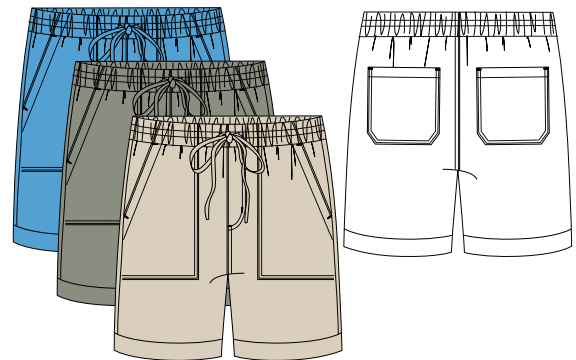

SIZE: 2-18  
INSEAM: 28"

**\$56.75**

LAGOON BLUE OYSTER SHELL FERN

STYLE# 1288944  
CROPPED CARGO JACKET

SIZE: XS-XXL  
BACK LENGTH: 22"

**\$58.75**

LAGOON BLUE OYSTER SHELL FERN

STYLE# 2995944  
PULL-ON UTILITY SHORT