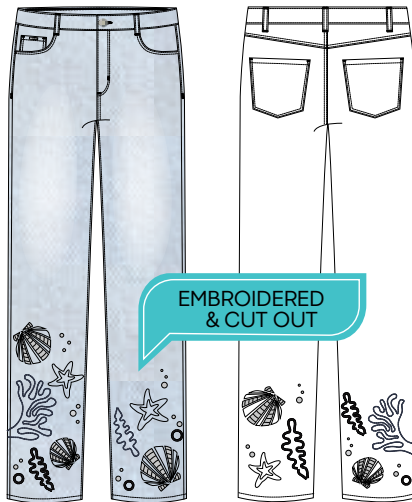

EMBROIDERED
& CUT OUT

STYLE# 6838779

SUZANNE STRAIGHT ANKLE

SIZE: 2-18

INSEAM: 28"

$57.75

POWDER WASH