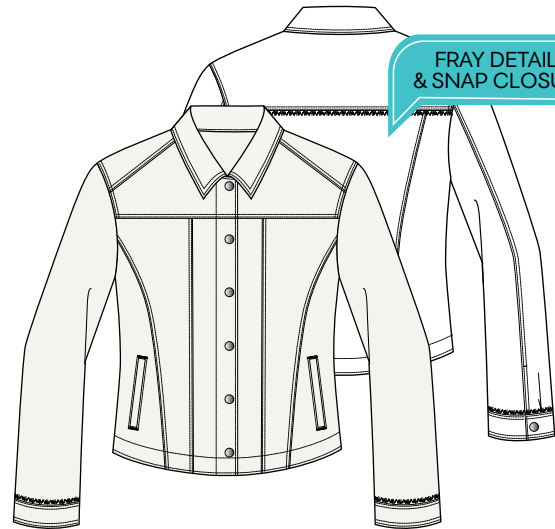

RAW HEM

STYLE# 2201948  
OLIVIA WIDE LEG ANKLE

SIZE: 0 - 18  
INSEAM: 28"

**\$57.75**

IVORY

STYLE# 2450948

OLIVIA SHORT  
SIZE: 0-18  
INSEAM: 7" ROLLED

**\$47.75**

IVORY

FRAY DETAILS  
& SNAP CLOSURE

STYLE# 1449948

CROP JACKET  
SIZE: XS-XXL  
BACK LENGTH: 21"

**\$65.75**

IVORY