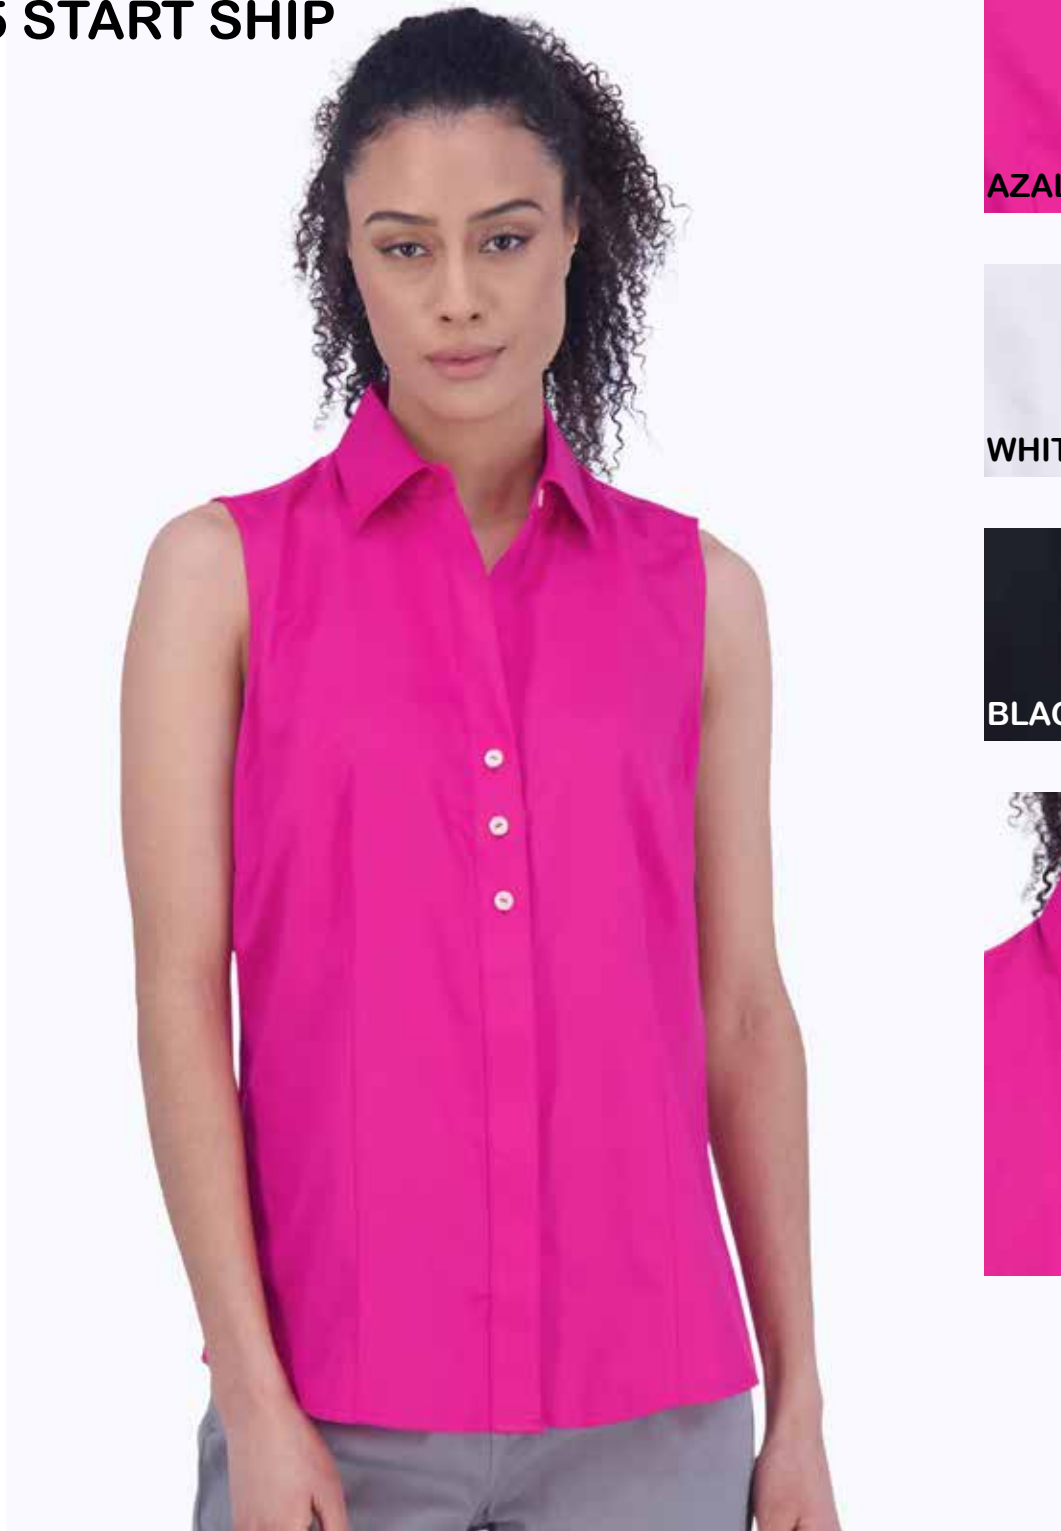

XS-XL

200826

\$47/ \$109

1X-3X

100% COTTON AND 93% NYLON/7% SPANDEX

SIZE S: 25" CB

**1/15 START SHIP**

**AZALEA (021)**