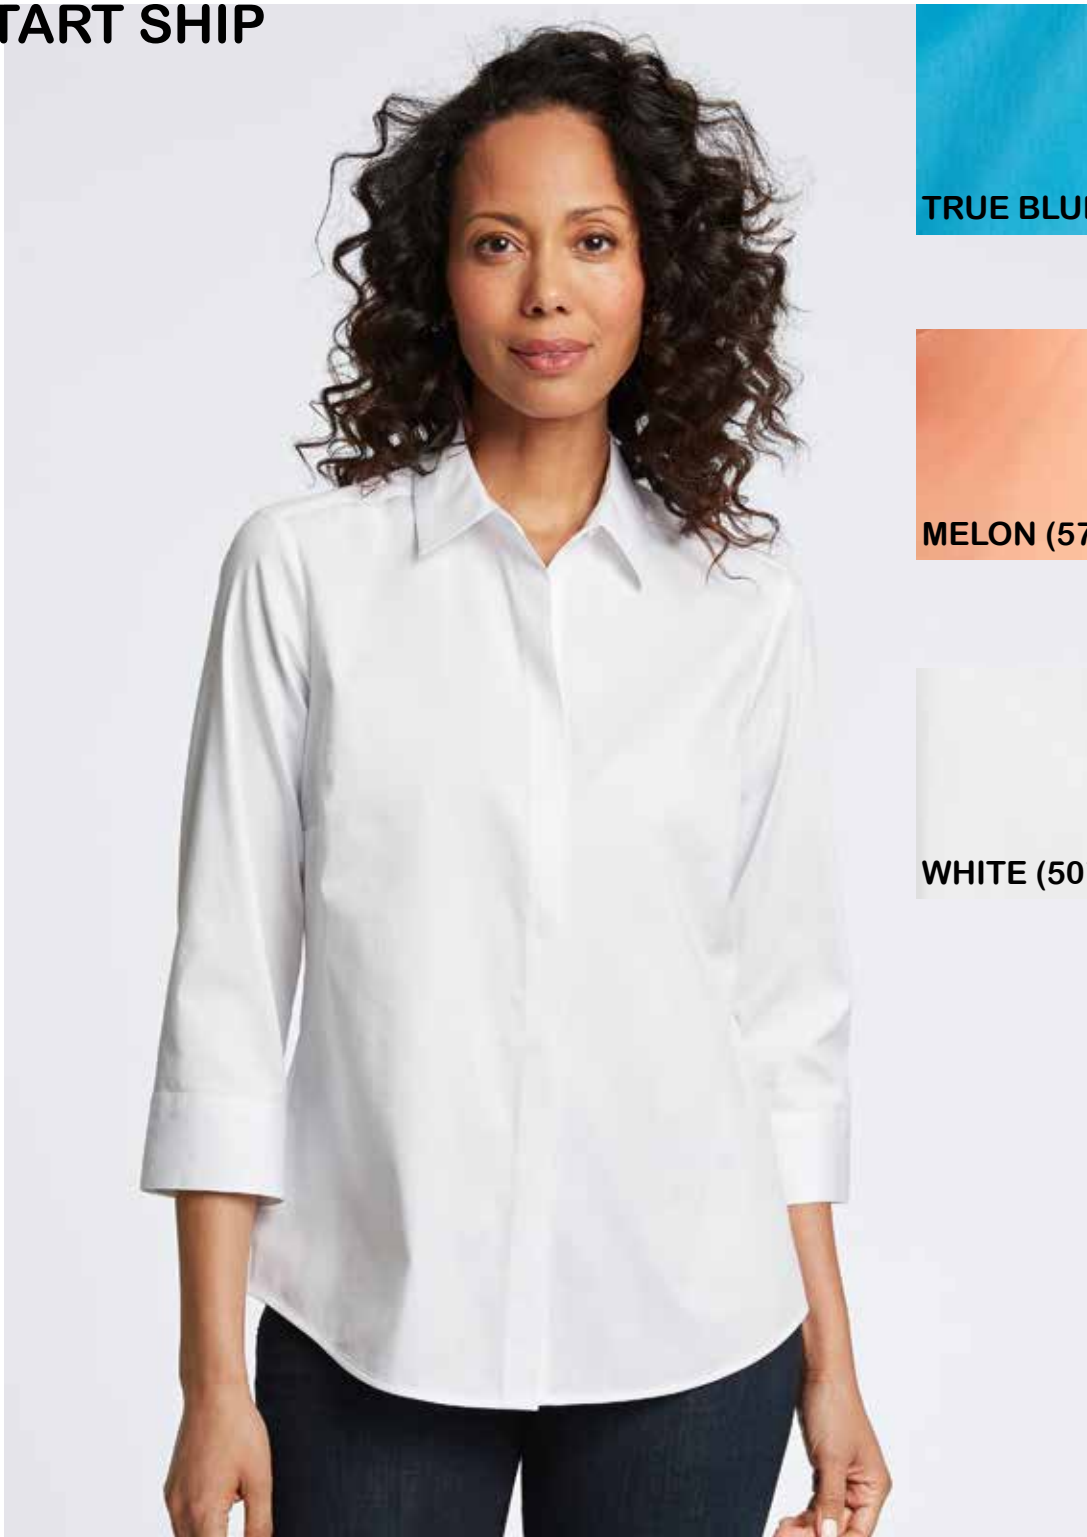

SIZE S: 26 1/2" CB

**4/15 START SHIP**

**TRUE BLUE (810)**

**MELON (573)**

**WHITE (507)**

**LUNA 3/4 SLEEVE SHIRT**

202019

\$45/ \$104