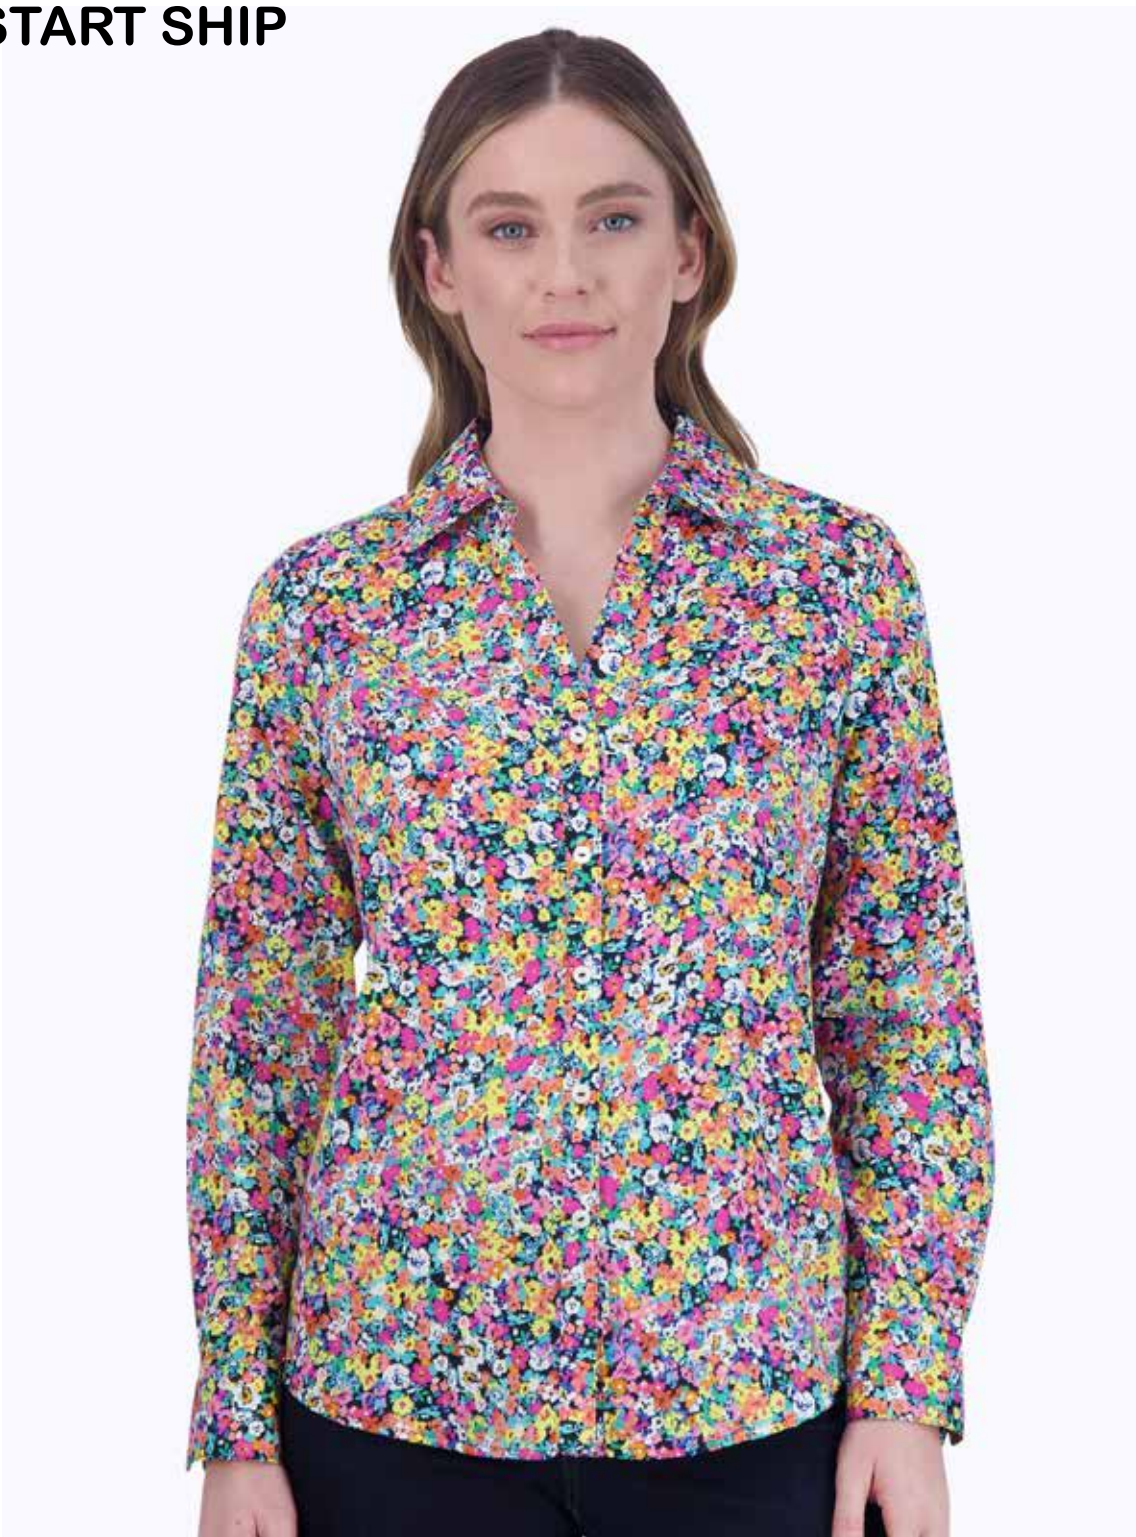

3/15 START SHIP

MARY LONG SLEEVE SHIRT- MULTI (323)

201911

$41/ $94

2-18

201912

$43/ $99

14W-24W

100% COTTON

SIZE 6: 26" CB