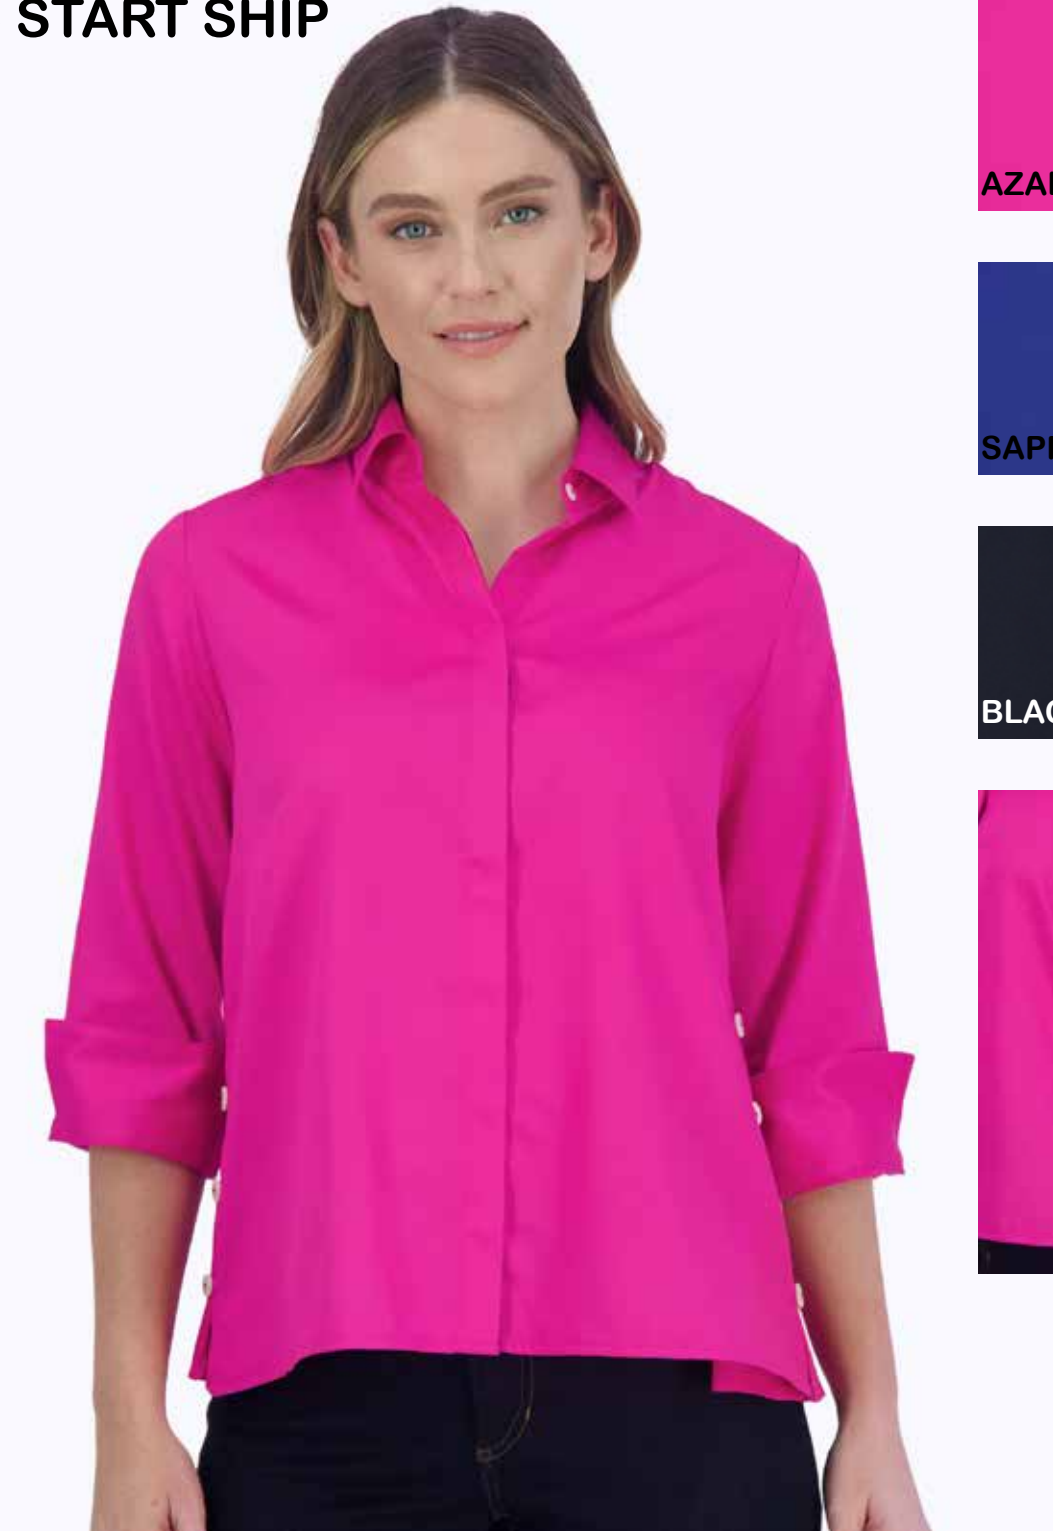

200626

\$50/ \$114

XS-XL

55% COTTON/ 45% POLYESTER

SIZE S: 26" CB

**1/15 START SHIP**

**AZALEA (021)**

**SAPPHIRE (448)**